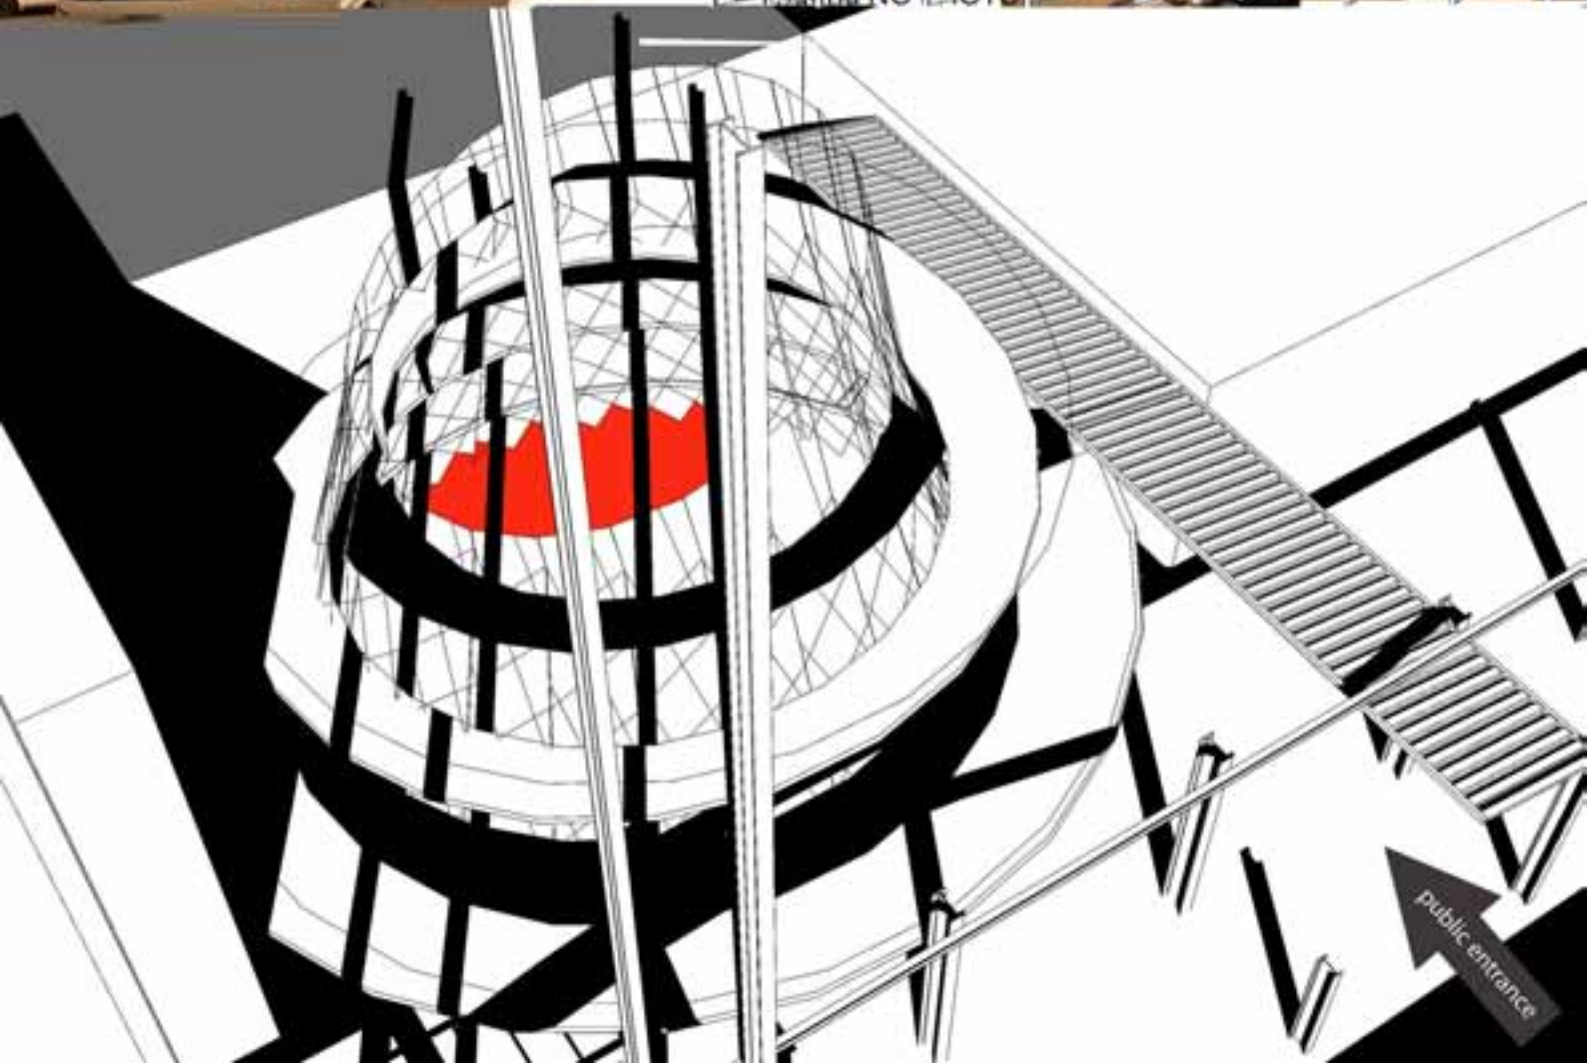

JOUVILLE FRESH CHICKEN

• metropoles form a food court and street viewing deck

Vortex Fighting Arena

OR

accessed via any screen while in the hotspot

Sangoma24.com may be accessed anytime via any screen while in the hotspot.

accessed with any screen in a hotspot area.

OR

entrance canopy

walkway

hawker stand canopy

ladder

walkway canopy

gabion wall rock stone