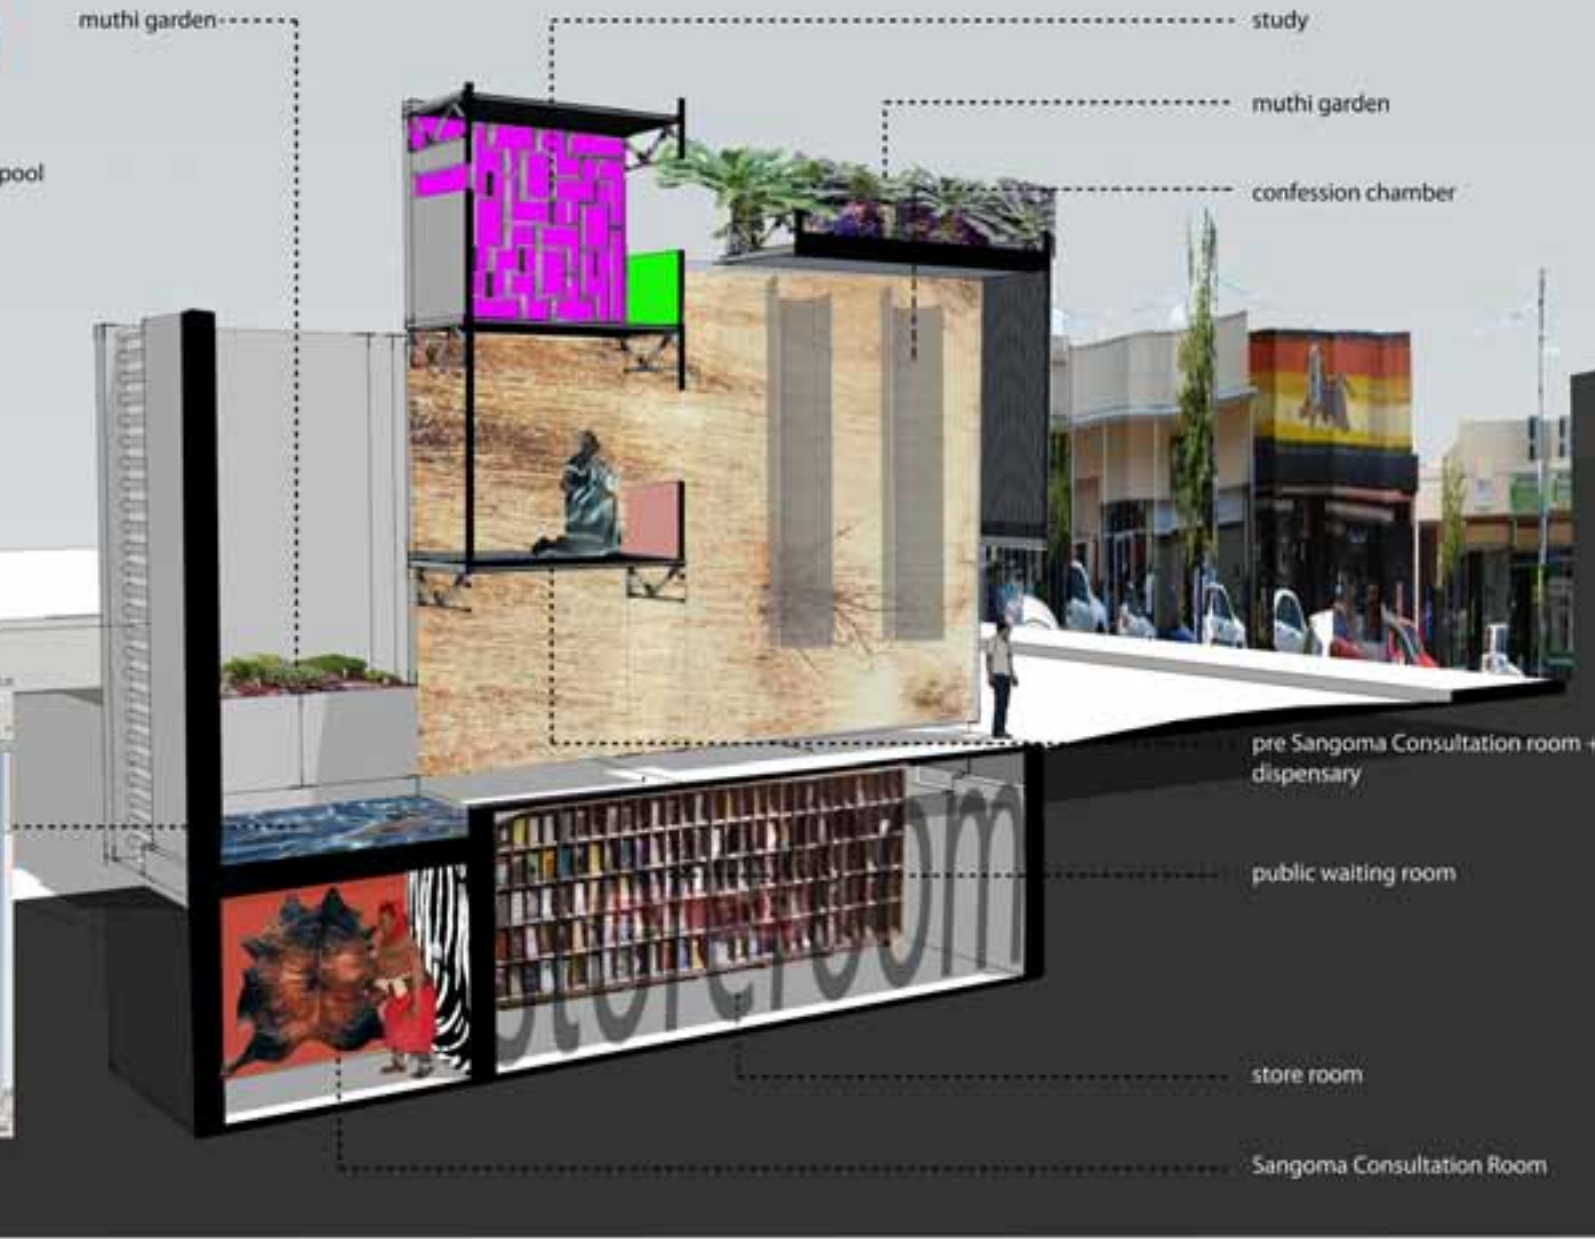

JOUVILLE FRESH CHICKEN

• metropoles form a food court and street viewing deck

Vortex Fighting Arena

OR

accessed via any screen while in the hotspot

Sangoma24.com may be accessed anytime via any screen while in the hotspot.

Once on the Sangoma24.com database, patients may consult the Sangoma, at any time of the day, via the internet for any advice. For every true life consultation, a patient receives 1 virtual consultation hour

accessed with any screen in a hotspot area.

OR

entrance canopy

walkway

hawker stand canopy

ladder

walkway canopy

gabion wall rock stone