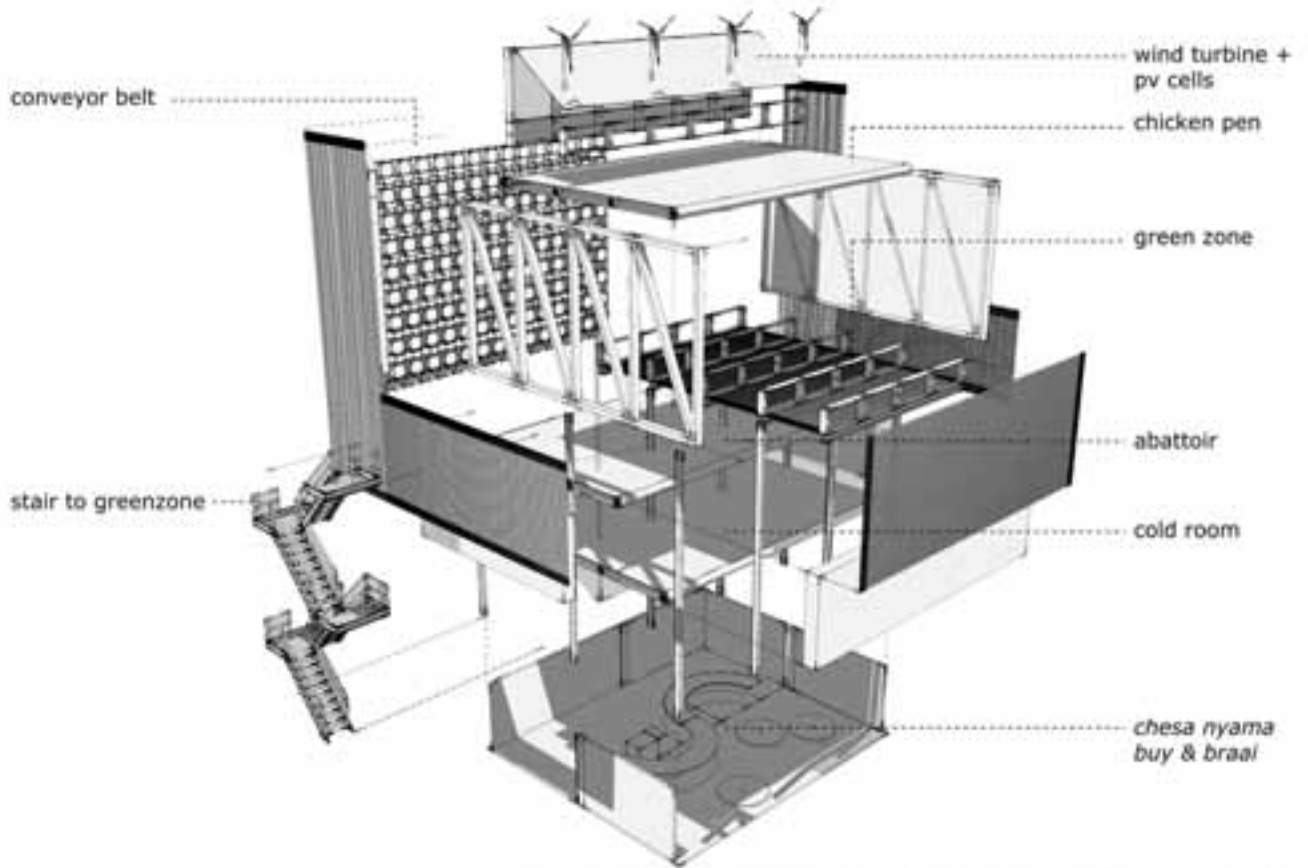

JOUVILLE FRESH CHICKEN

• metropoles form a food court and street viewing deck

Vortex Fighting Arena

OR

accessed via any screen while in the hotspot

Sangoma24.com may be accessed anytime via any screen while in the hotspot.

toilet + basin

bed

direct, individual vertical circulation and staggered bed composition allows for the floor to floor height to be 1500mm (since a standing man never had to circulate horizontally).