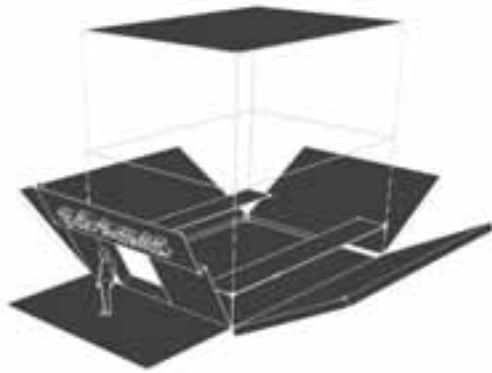

1

remove the internet cafe; WIFI in street